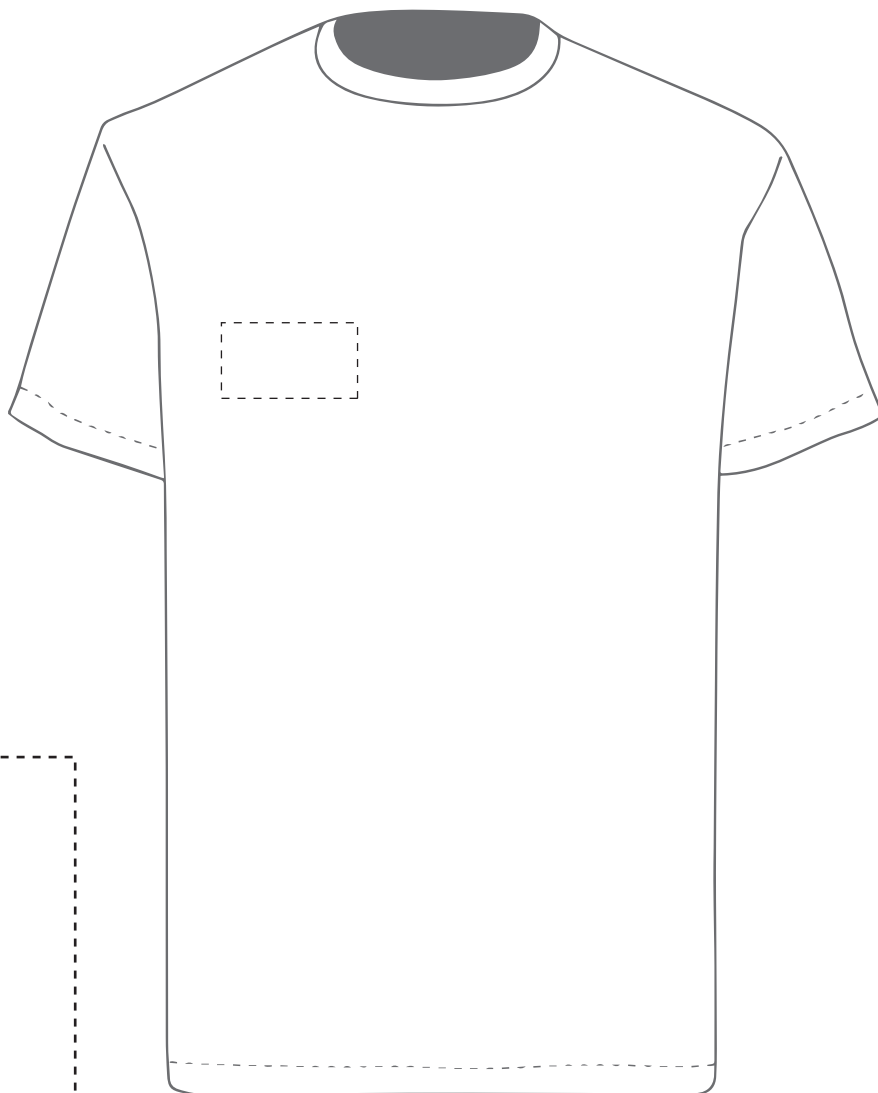

Your Ref:

Quantity:

Product Code: TF0006

Our Ref:

Version: 1

Product Colour: White

PRINTING CONCERNS: PRINT MAY DISCOLOUR

PRODUCT INFO: DUE TO THE NATURE OF THE PRODUCT THE PRINT POSITION MAY VARY BY 2 - 3 MM

Madeira Thread Colours

The dashed line is to demonstrate print area and will not appear on your printed item

- Colour 1
- Colour 1
- Colour 1
- Colour 1

Product Image for visualisation
- colours may vary

ARTWORK SCALE 100%
Max print area 90mm x 50mm

ARTWORK SCALE 20%

To proceed, please approve visual via the online system.

PLEASE NOTE:

- All colours including print and product are for visual purposes only and should not be regarded as the actual colour of the product and print.
- Some products may vary from batch to batch and may differ from previous orders.
- The colour and texture of a product can also have an effect on the final print colour.
- By approving this order we accept that you understand these terms.